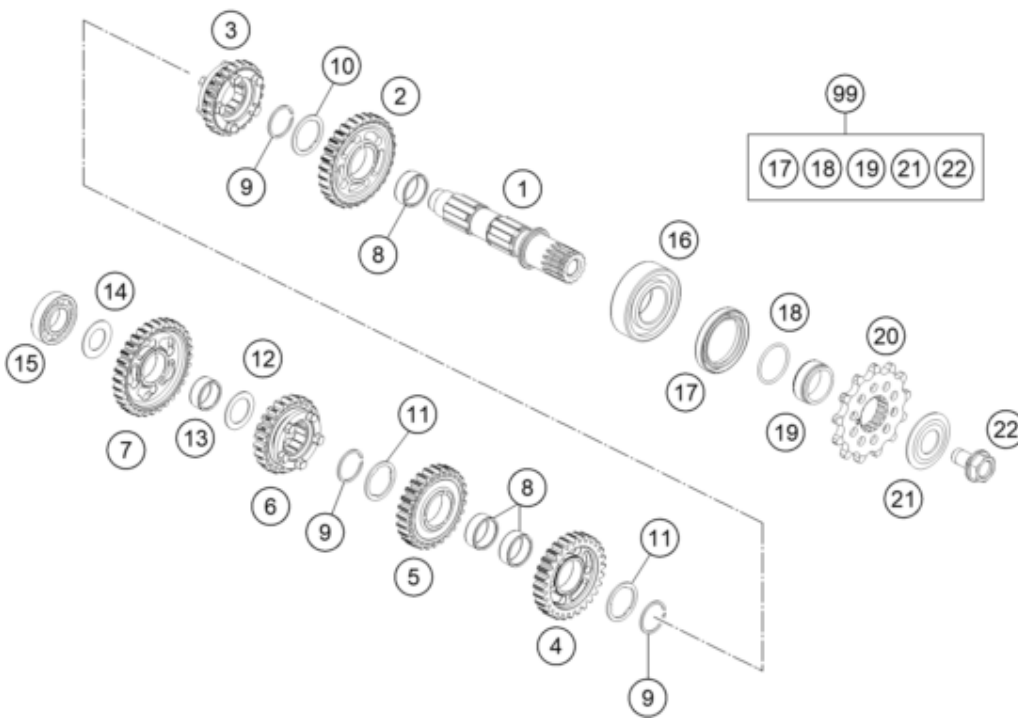

**ACHTUNG !!!**  
Bei Bestellung von Getrieberädern, Markierung beachten.

**CAUTION !!!**  
When ordering transmission gears, check marking.

Pos	Part Number	Description	Additional Text	Quantity
1	50533010100	pinion shaft		1.00
2	50533012000	Idler gear 2nd gear not=30		1.00
3	50533016000	Sliding gear, 6th gear, teeth=		1.00
4	50533013000	Idler gear, 3rd gear, not=28		1.00
5	50533014000	Idler 4th gear not=27		1.00
6	50533015000	Sliding gear, 5th gear, teeth=		1.00
7	50533011000	Idler gear, 1st gear, teeth=32		1.00
8	0405222611	NEEDLE BEAR.K 22X26X10 DIVIDED		3.00
9	0417024000	CIRCLIP WS24		3.00
10	77733044000	STOP DISC 24X32X1,5		1.00
11	77733043000	STOP DISC 23,4X31X1,5		2.00
12	54833080000	STOP DISC 20,2X30X1		1.00
13	0405202410	NEEDLE BEARING K20X24X10		1.00
14	56033030000	STOP DISC 17,2X30X1		1.00
15	0625160031	GROOVED BALL B. 16003 C4 J1		1.00
16	0625062054	BALL BEARING 6205 C3 NTN		1.00
17	0760324571	SHAFT SEAL RING 32X45X7 BSLNBR		1.00

18	0770230020	O-RING 23,00X2,00 NBR70		1.00
19	50433030000	SPACER BUSHING 12,4 MM		1.00
20	79233029013	Sprocket 13-t		1.00
21	59033034000	Spring washer 17.2X40X1.5		1.00
22	59033029000	HH COLLAR SCREW M10X18 10.9		1.00
99	50533010110	Counter shaft repair kit 125/1		1.00