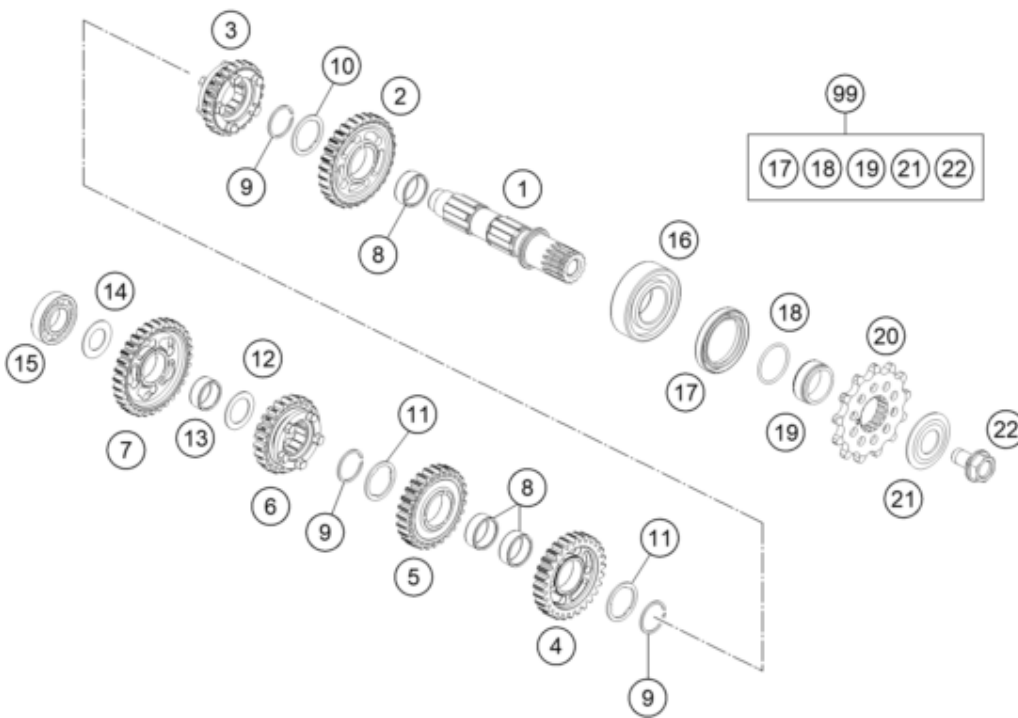

ACHTUNG !!!
Bei Bestellung von Getrieberädern, Markierung beachten.
CAUTION !!!
When ordering transmission gears, check marking.

Pos	Part Number	Description	Additional Text	Quantity
1	50533010100	pinion shaft		1.00
2	50533012000	Idler gear 2nd gear not=30		1.00
3	50533016000	Sliding gear, 6th gear, teeth=		1.00
4	50533013000	Idler gear, 3rd gear, not=28		1.00
5	50533014000	Idler 4th gear not=27		1.00
6	50533015000	Sliding gear, 5th gear, teeth=		1.00
7	50533011000	Idler gear, 1st gear, teeth=32		1.00
8	0405222611	NEEDLE BEAR.K 22X26X10 DIVIDED		3.00
9	0417024000	CIRCLIP WS24		3.00
10	77733044000	STOP DISC 24X32X1,5		1.00
11	77733043000	STOP DISC 23,4X31X1,5		2.00
12	54833080000	STOP DISC 20,2X30X1		1.00
13	0405202410	NEEDLE BEARING K20X24X10		1.00
14	56033030000	STOP DISC 17,2X30X1		1.00
15	0625160031	GROOVED BALL B. 16003 C4 J1		1.00
16	0625062054	BALL BEARING 6205 C3 NTN		1.00
17	0760324571	SHAFT SEAL RING 32X45X7 BSLNBR		1.00

18	0770230020	O-RING 23,00X2,00 NBR70		1.00
19	50433030000	SPACER BUSHING 12,4 MM		1.00
20	79233029013	Sprocket 13-t		1.00
21	59033034000	Spring washer 17.2X40X1.5		1.00
22	59033029000	HH COLLAR SCREW M10X18 10.9		1.00
99	50533010110	Counter shaft repair kit 125/1		1.00